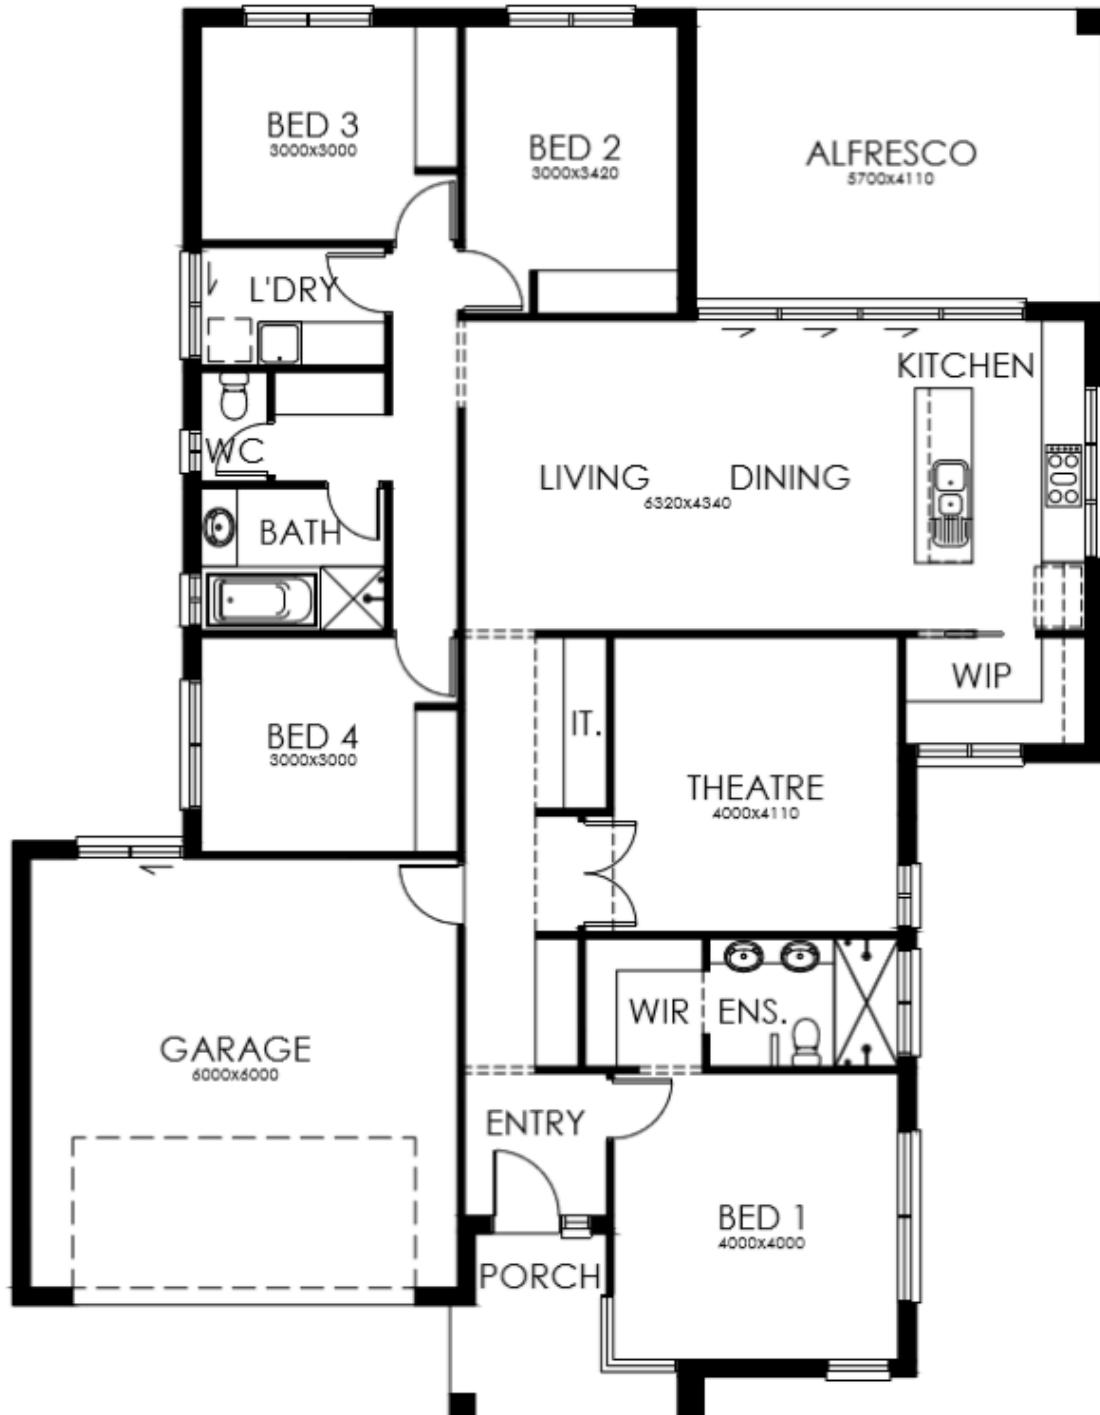

4  2  2 

Size

237.47sqm

Width

15.27m

Length

19.71m

Family Living with Entertainment in Mind

Tuscany 237 delivers a well-balanced family design with clearly defined living and entertainment zones.

The master suite is generously proportioned, featuring a walk-in robe and ensuite, while additional bedrooms are designed to support family living.

At the heart of the home, the open-plan kitchen and living area creates a central hub that connects seamlessly with both indoor and outdoor spaces. A dedicated theatre room enhances lifestyle flexibility, while the alfresco area extends entertaining options.