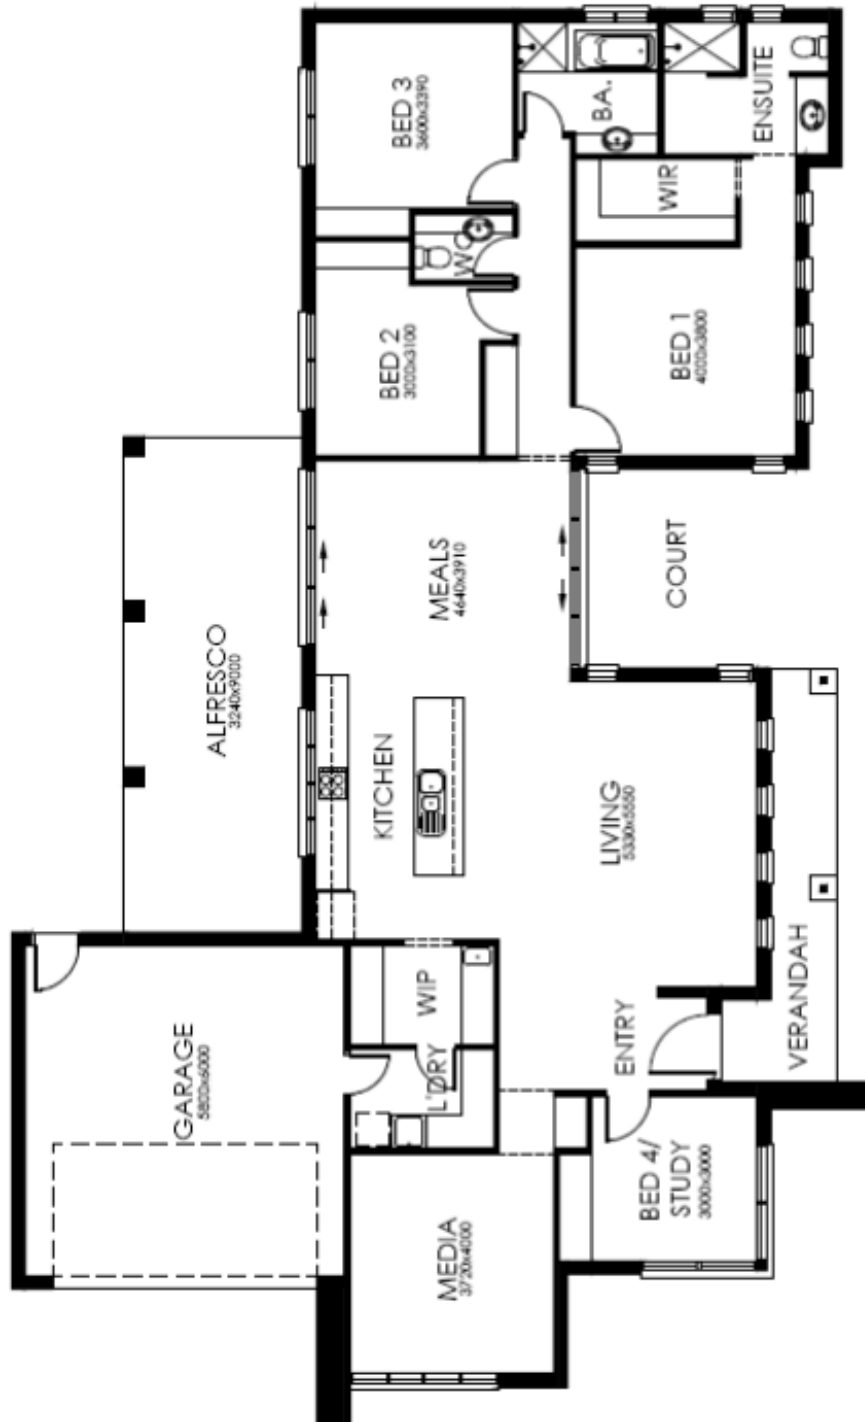

Salamanca 273

Hobart

Showgrounds Pavillion
Cnr Brooker Hwy & Elwick Rd
Glenorchy TAS 7010
hobart@creativehomestas.com.au

Launceston

132 York St
Launceston TAS 7250
launceston@creativehomestas.com.au

creativehomestas.com.au

03 6272 3000