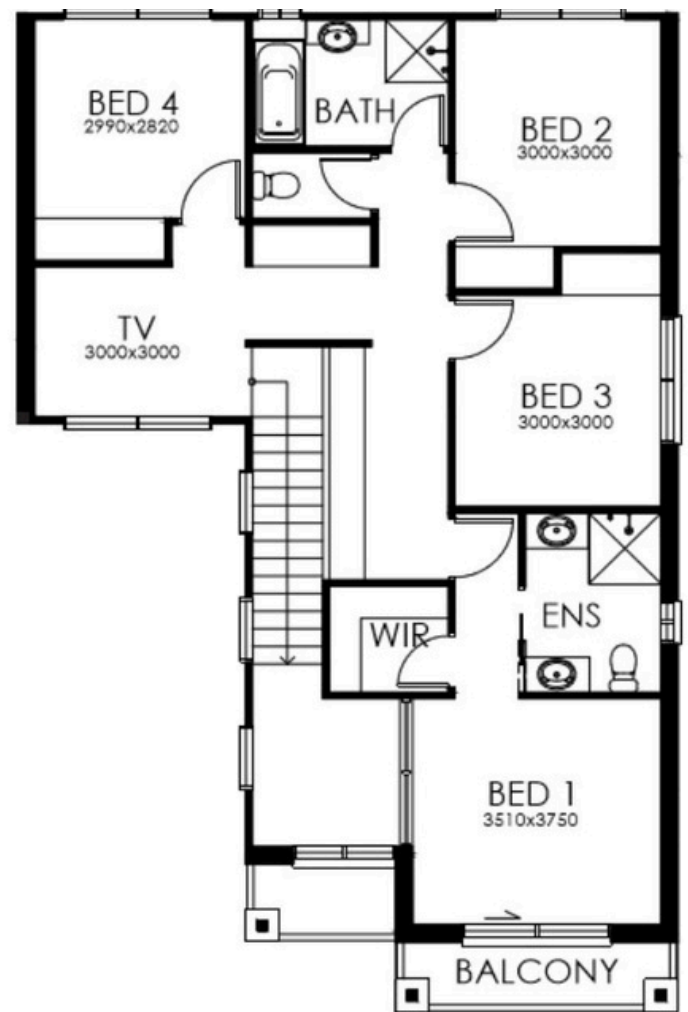

Spacious Family Living

The Manhattan is a stylish five bedroom home with plenty of space for the whole family.

The ability to entertain in the large open plan living area that seamlessly integrates with the alfresco area is just one of the benefits of this spacious home.

With four bedrooms on the upper floor, including a large master suite with balcony, walk-in-robe and ensuite, and a convenient guest bedroom or office downstairs – there are many reasons why the Manhattan is named after one of the most famous cities in the world.

5  2  2 

Size

269.25sqm

Width

12.35m

Length

17.32m

Manhattan 269