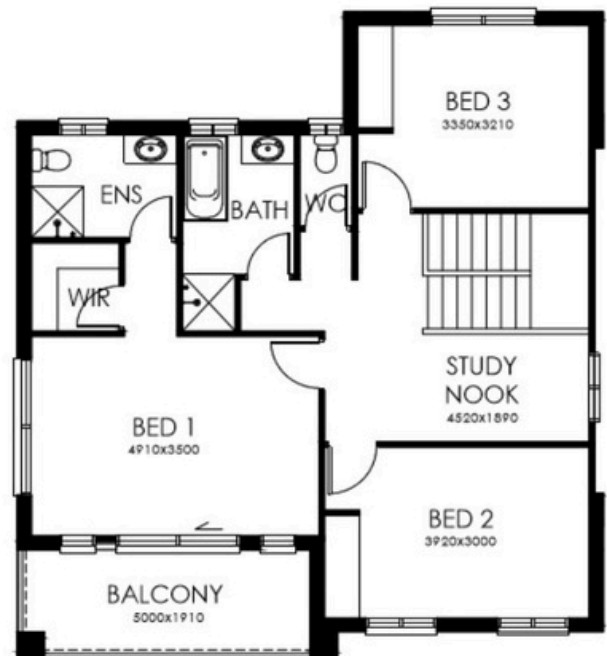

Spacious Family Living

The Baltic is a double storey, three bedroom, two bathroom family home.

The kitchen opens onto a family zone, including a meals area and adjacent is a separate living space for busy family lifestyles.

Upstairs, the impressive master suite incorporates a walk in robe, ensuite and a balcony.

A further two bedrooms with built in robes, a family bathroom and study nook complete the Baltic.

3  2  2 

Size

231.85sqm

Width

15.99m

Length

11.34m

Baltic 231

Hobart

Showgrounds Pavillion
Cnr Brooker Hwy & Elwick Rd
Glenorchy TAS 7010
hobart@creativehomestas.com.au

Launceston